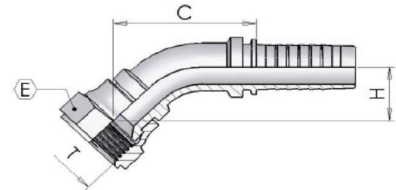

## SH1001

(DKJ 45°) JIC 45° Swept Elbow 74° Cone

| part number  | hose I.D. |      | Dimension |           |     |           |         |     |
|--------------|-----------|------|-----------|-----------|-----|-----------|---------|-----|
|              |           |      | Dash size | Thread    | Hex | Drop      | Cut-off |     |
|              | in        | mm   |           |           |     |           |         | T   |
| SH1001-03-04 | 3/16      | 4,8  | 03        | 7/16-20   | 15  |           | 15      | 33  |
| SH1001-04-04 | 1/4       | 6,4  | 04        | 7/16-20   | 15  |           | 13      | 38  |
| SH1001-04-05 | 1/4       | 6,4  | 04        | 1/2-20    | 17  |           | 14      | 40  |
| SH1001-04-06 | 1/4       | 6,4  | 04        | 9/16-18   | 19  |           | 16      | 42  |
| SH1001-05-05 | 5/16      | 7,9  | 05        | 1/2-20    | 17  |           | 17      | 46  |
| SH1001-05-06 | 5/16      | 7,9  | 05        | 9/16-18   | 19  |           | 18      | 47  |
| SH1001-06-06 | 3/8       | 9,5  | 06        | 9/16-18   | 19  |           | 17      | 51  |
| SH1001-06-07 | 3/8       | 9,5  | 06        | 5/8-18    | 22  | * SAE 45° | 17      | 51  |
| SH1001-06-08 | 3/8       | 9,5  | 06        | 3/4-16    | 24  |           | 19      | 52  |
| SH1001-08-08 | 1/2       | 12,7 | 08        | 3/4-16    | 24  |           | 22      | 62  |
| SH1001-08-10 | 1/2       | 12,7 | 08        | 7/8-14    | 27  |           | 23      | 64  |
| SH1001-08-12 | 1/2       | 12,7 | 08        | 1.1/16-12 | 32  |           | 25      | 68  |
| SH1001-10-10 | 5/8       | 15,9 | 10        | 7/8-14    | 27  |           | 23      | 68  |
| SH1001-10-12 | 5/8       | 15,9 | 10        | 1.1/16-12 | 32  |           | 25      | 70  |
| SH1001-12-12 | 3/4       | 19   | 12        | 1.1/16-12 | 32  |           | 28      | 84  |
| SH1001-12-16 | 3/4       | 19   | 12        | 1.5/16-12 | 38  |           | 30      | 88  |
| SH1001-16-16 | 1         | 25,4 | 16        | 1.5/16-12 | 38  |           | 33      | 104 |